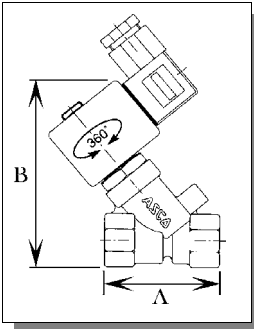

Fig No	BSP	A	B	Orifice Size	MAX PRESSURE BAR		SPARES KIT NO		COIL SIZE	
					GAS		AC	DC	AC	DC
					AC	DC				
EGSCE262C002	1/8	30	65	3.2	2.76	—	K312-984	—	M6-FT	—
EGSCE262C090	1/4	40	75	6.7	2.10	—	K312-979	—	M6-FT	—
EGSCE040B001	3/8	70	98	19	0.086	—	K312-984	—	MXX-FB	—
EGSCE040B002	1/2	70	98	19	0.086	—	K412-984	—	MXX-FB	—
EGSCE040B003	3/4	84	109	19	0.086	—	K312-984	—	MXX-FB	—
EGSCE040A24	1	108	130	23.8	0.086	—	K320-011	—	M12-FB	—

*Series 030
Minimum Pressure 0 bar*

Fig No	BSP	A	B	Orifice Size	MAX PRESSURE BAR		SPARES KIT NO		COIL SIZE	
					GAS		AC	DC	AC	DC
					AC	DC				
EGSCE030B010	3/8	48	88	9.5	0.48	—	K312-981	—	M6-FT	—
EGSCE030A016	1/2	58	96	11	0.14	—	K312-980	—	M6-FT	—

Technical Data.

Temperature range:-
0°C to +60°C

Epoxy moulded coils IP65 rated
Standard voltages
AC 24v/110v/115v/230v

Body material brass (Series 262)
Body material brass (Series 030)
Body material aluminium (Series 040)