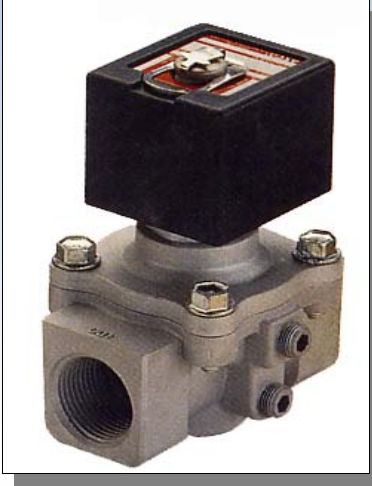

SOLENOID VALVES

**IN STOCK AT
JOHNSON VALVES
TEL 023 80 669666**

**EG
GAS SERVICE
NORMALLY CLOSED**

**ASCO JOUCOMATIC
SERIES 262 & 040 - STRAIGHT PATTERN
SERIES 030 - 'Y' PATTERN**

GAS SERVICE APPROVED

*Series 262 & 040
Minimum pressure 0 bar*

Fig No	BSP	A	B	Orifice Size	MAX PRESSURE BAR		SPARES KIT NO		COIL SIZE	
					GAS		AC	DC	AC	DC
					AC	DC				
EGSCE262C002	1/8	30	65	3.2	2.76	—	K312-984	—	M6-FT	—
EGSCE262C090	1/4	40	75	6.7	2.10	—	K312-979	—	M6-FT	—
EGSCE040B001	3/8	70	98	19	0.086	—	K312-984	—	MXX-FB	—
EGSCE040B002	1/2	70	98	19	0.086	—	K412-984	—	MXX-FB	—
EGSCE040B003	3/4	84	109	19	0.086	—	K312-984	—	MXX-FB	—
EGSCE040A24	1	108	130	23.8	0.086	—	K320-011	—	M12-FB	—

*Series 030
Minimum Pressure 0 bar*

Fig No	BSP	A	B	Orifice Size	MAX PRESSURE BAR		SPARES KIT NO		COIL SIZE	
					GAS		AC	DC	AC	DC
					AC	DC				
EGSCE030B010	3/8	48	88	9.5	0.48	—	K312-981	—	M6-FT	—
EGSCE030A016	1/2	58	96	11	0.14	—	K312-980	—	M6-FT	—

These compact valves with aluminium or brass bodies have soft seating for tight shut off on low pressure service. All valves are direct lift solenoid operated.

For gas pilot and gas burner control on industrial atmospheric and forced draught burners, also used in kilns and furnaces in process industries.